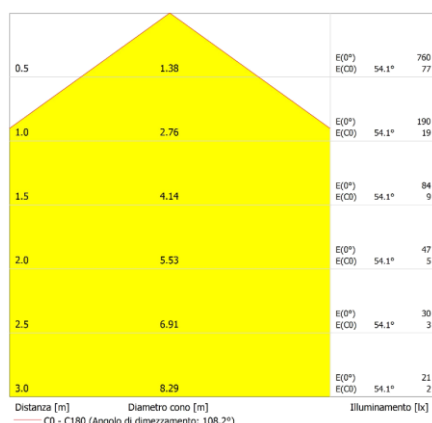

Made in Italy

CUBO

Description:

CUBO is a square ceiling light in aluminum, classified IP20 with a power supply of 5/9W and a luminous flux of 430 Lumen. Its emission angle is 110°.

The standard finish is natural aluminum, but stainless steel or RAL 9010 opaque finish are available on demand.

Luminous flux:

- 2700°k 400..526 L
- 3000°k 486..640 L
- 4000°k 555..728 L
- 5000°k 555..728 L

Colour temperature options:

- Warm white 822 2200°K
- Warm white 827 2700°K
- Warm white 830 3000°K
- Natural white 840 4000°K

Note: All the data above are typical and can change without notice

Photometric cone diagram

Photometric polar diagram

Photometric cartesian diagram

Co.E.M. srl reserves the right to improve the product in terms of performance and manufacturing without any obligations of prior communication to the client.