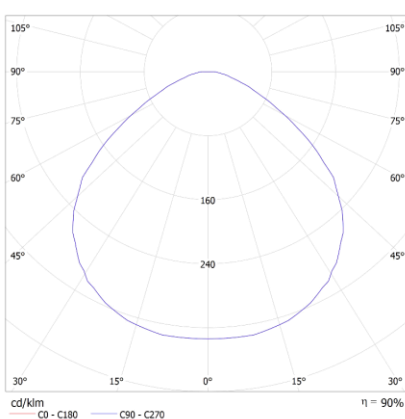

Photometric polar diagram

Co.E.M. srl reserves the right to improve the product in terms of performance and manufacturing without any obligations of prior communication to the client.

Release 1.1 . 2016