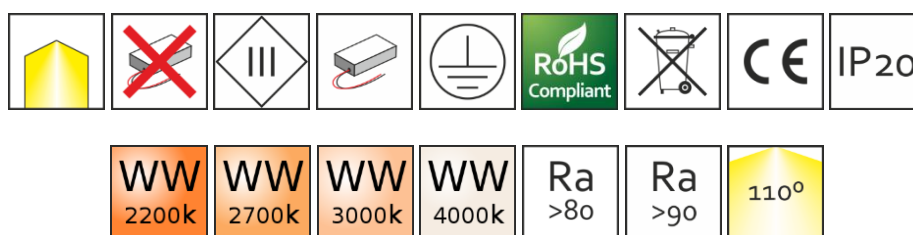

Made in Italy

CUBO

Description:

CUBO is a square ceiling light in aluminum, classified IP20 with a power supply of 5/9W and a luminous flux of 430 Lumen. Its emission angle is 110°.

The standard finish is natural aluminum, but stainless steel or RAL 9010 opaque finish are available on demand.

Cubo comes with different colour temperature options, such as 2200°, 2700°, 3000° or 4000°K.

Made in Italy

CUBO

Specifications:

Nominal power:

- 2.QB1005.xxxx700 700mA Idc 6,5W
- 2.QB1005.xxxx 90 - 264 VAC 6,8W

Luminous flux:

- 2700°k 400..526 L
- 3000°k 486..640 L
- 4000°k 555..728 L
- 5000°k 555..728 L

Colour temperature options:

- Warm white 822 2200°K
- Warm white 827 2700°K
- Warm white 830 3000°K
- Natural white 840 4000°K