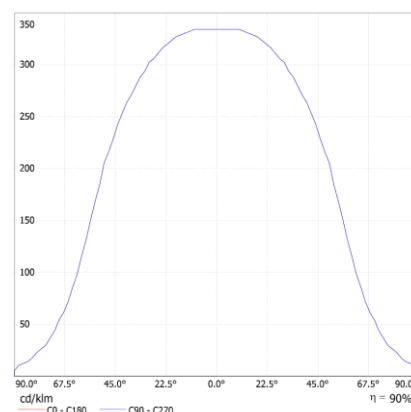

Photometric cartesian diagram

Co.E.M. srl reserves the right to improve the product in terms of performance and manufacturing without any obligations of prior communication to the client.

Release 1.1 . 2016