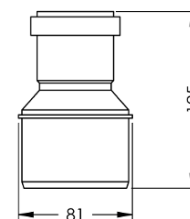

SPECIFICATIONS

Nominal Power:

4.CP80.xxx.xxx.24   24Vdc   4,8W

Flux:

3000K   420 lm
4000K   444 lm

Light colour option:

Warm white   830   3000K
Natural white   840   4000K

Projector body:

Stainless steel 304

Finish:

Anodized aluminum + Stainless steel
Coloured

Connection:

Neoprene cables 2x0,35 600mm

Other technical features:

Insulation class III
EN 62471:2009 risk-free

Available on demand 2200K,2700K,6500K,4000K CRI90
Cable available on demand, 2m,5m,10m,15m,20m

Note: all the data above are typical and can change without notice

BASE / OUTER CASING

CM5050G

CM5075

Co.E.M. srl reserves the right to improve the product in terms of performance and manufacturing without any obligations of prior communication to the client.

Release 2.0 . 2020