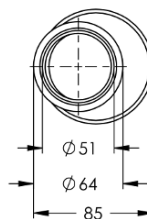

SPECIFICATIONS

Nominal Power:

4.CP80.xxx.xxx.24   24Vdc   4,8W

Flux:

3000K   420 lm
4000K   444 lm

Light colour option:

Warm white   830   3000K
Natural white   840   4000K

Projector body:

Stainless steel 304

Finish:

Anodized aluminum + Stainless steel
Coloured

Connection:

Neoprene cables 2x0,35 600mm

Other technical features:

Insulation class III
EN 62471:2009 risk-free

Available on demand 2200K,2700K,6500K,4000K CRI90
Cable available on demand, 2m,5m,10m,15m,20m

Note: all the data above are typical and can change without notice

BASE / OUTER CASING

CM5050G

CM5075

Co.E.M. srl reserves the right to improve the product in terms of performance and manufacturing without any obligations of prior communication to the client.

Release 2.0 . 2020