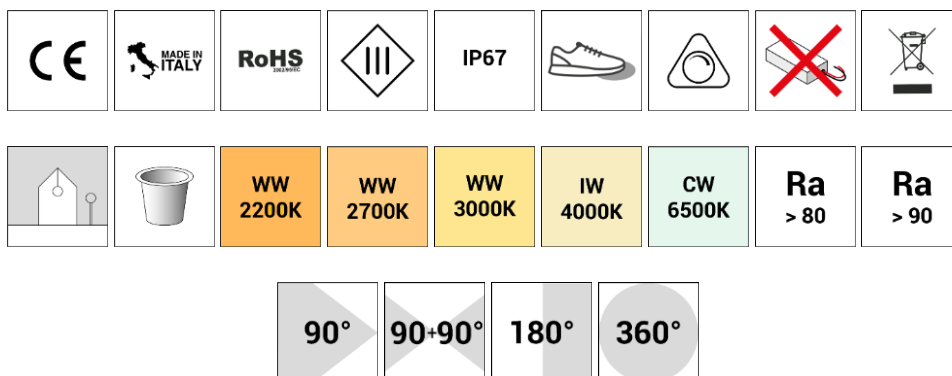

## DESCRIPTION

PUCK is a walkable recessed LED projector with a uniform radial emission for lighting effects on floors and walls.

## SPECIFICATIONS