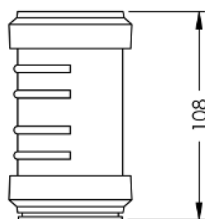

SPECIFICATIONS

Nominal Power:

4.CP80.xxx.xxx.24   24Vdc   4,8W

Flux:

3000K   420 lm
4000K   444 lm

Light colour option:

Warm white   830   3000K
Natural white   840   4000K

Projector body:

Stainless steel 304

Finish:

Anodized aluminum + Stainless steel
Coloured

Connection:

Neoprene cables 2x0,35 600mm

Other technical features:

Insulation class III
EN 62471:2009 risk-free

Available on demand 2200K,2700K,6500K,4000K CRI90
Cable available on demand, 2m,5m,10m,15m,20m

Note: all the data above are typical and can change without notice

BASE / OUTER CASING

CM5050G

CM5075

Co.E.M. srl reserves the right to improve the product in terms of performance and manufacturing without any obligations of prior communication to the client.

Release 2.0 . 2020