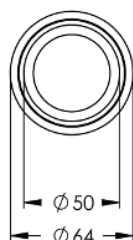

SPECIFICATIONS

Nominal Power:

4.CP80.xxx.xxx.24   24Vdc   4,8W

Flux:

3000K   420 lm
4000K   444 lm

Light colour option:

Warm white   830   3000K
Natural white   840   4000K

Projector body:

Stainless steel 304

Finish:

Anodized aluminum + Stainless steel
Coloured

Connection:

Neoprene cables 2x0,35 600mm

Other technical features:

Insulation class III
EN 62471:2009 risk-free

Available on demand 2200K,2700K,6500K,4000K CRI90
Cable available on demand, 2m,5m,10m,15m,20m

Note: all the data above are typical and can change without notice

BASE / OUTER CASING

CM5050G

CM5075

Co.E.M. srl reserves the right to improve the product in terms of performance and manufacturing without any obligations of prior communication to the client.

Release 2.0 . 2020