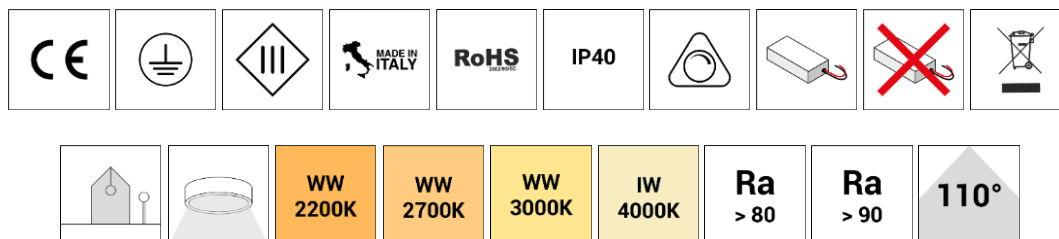

DESCRIPTION

CUBO is a LED square ceiling light with a body in aluminum and with free emission.

SPECIFICATIONS

Nominal Power:

2.QB1005.xxx.230 230Vac 6W
 2.QB1005.xxx.035 500mA 4,2W

Flux:

2700K 446 lm
 3000K 580 lm
 4000K 620 lm

Light colour options:

Warm white 827 2700K
 Warm white 830 3000K
 Natural white 840 4000K

Viewing angle:

Optics with a wide beam 110°

Projector body:

Aluminum alloy

Finish:

Anodized aluminum