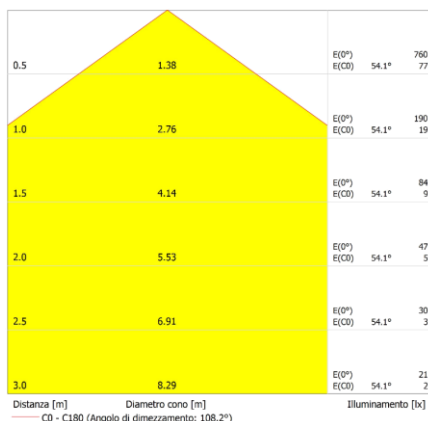

DESCRIPTION

CUBO is a LED square ceiling light with a body in aluminum and with free emission.

SPECIFICATIONS

Nominal Power:

2.QB1005.xxx.230 230Vac 6W
 2.QB1005.xxx.035 500mA 4,2W

Flux:

2700K 446 lm
 3000K 580 lm
 4000K 620 lm

Light colour options:

Warm white 827 2700K
 Warm white 830 3000K
 Natural white 840 4000K

Viewing angle:

Optics with a wide beam 110°

Projector body:

Aluminum alloy

Finish:

Anodized aluminum

Available on demand 2200K

Note: all the data above are typical and can change without notice

CONIC DIAGRAM

POLAR DIAGRAM

CARTESIAN DIAGRAM

Co.E.M. srl reserves the right to improve the product in terms of performance and manufacturing without any obligations of prior communication to the client.