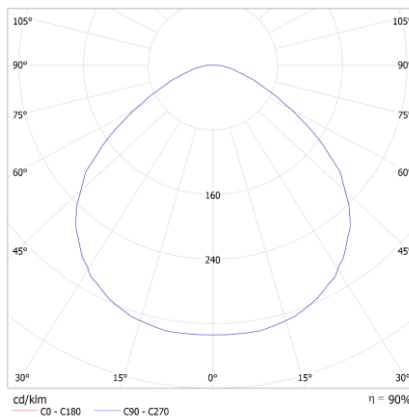

Available on demand 2200K

Note: all the data above are typical and can change without notice

CONIC DIAGRAM

POLAR DIAGRAM

CARTESIAN DIAGRAM

Co.E.M. srl reserves the right to improve the product in terms of performance and manufacturing without any obligations of prior communication to the client.