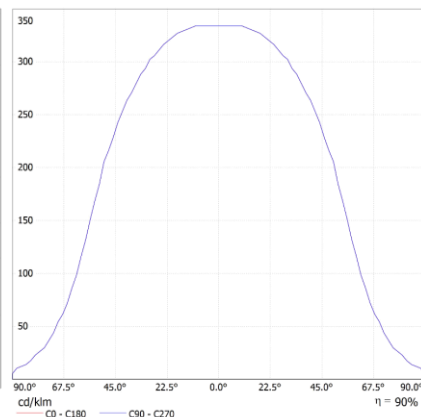

Available on demand 2200K

Note: all the data above are typical and can change without notice

CONIC DIAGRAM

POLAR DIAGRAM

CARTESIAN DIAGRAM

Co.E.M. srl reserves the right to improve the product in terms of performance and manufacturing without any obligations of prior communication to the client.